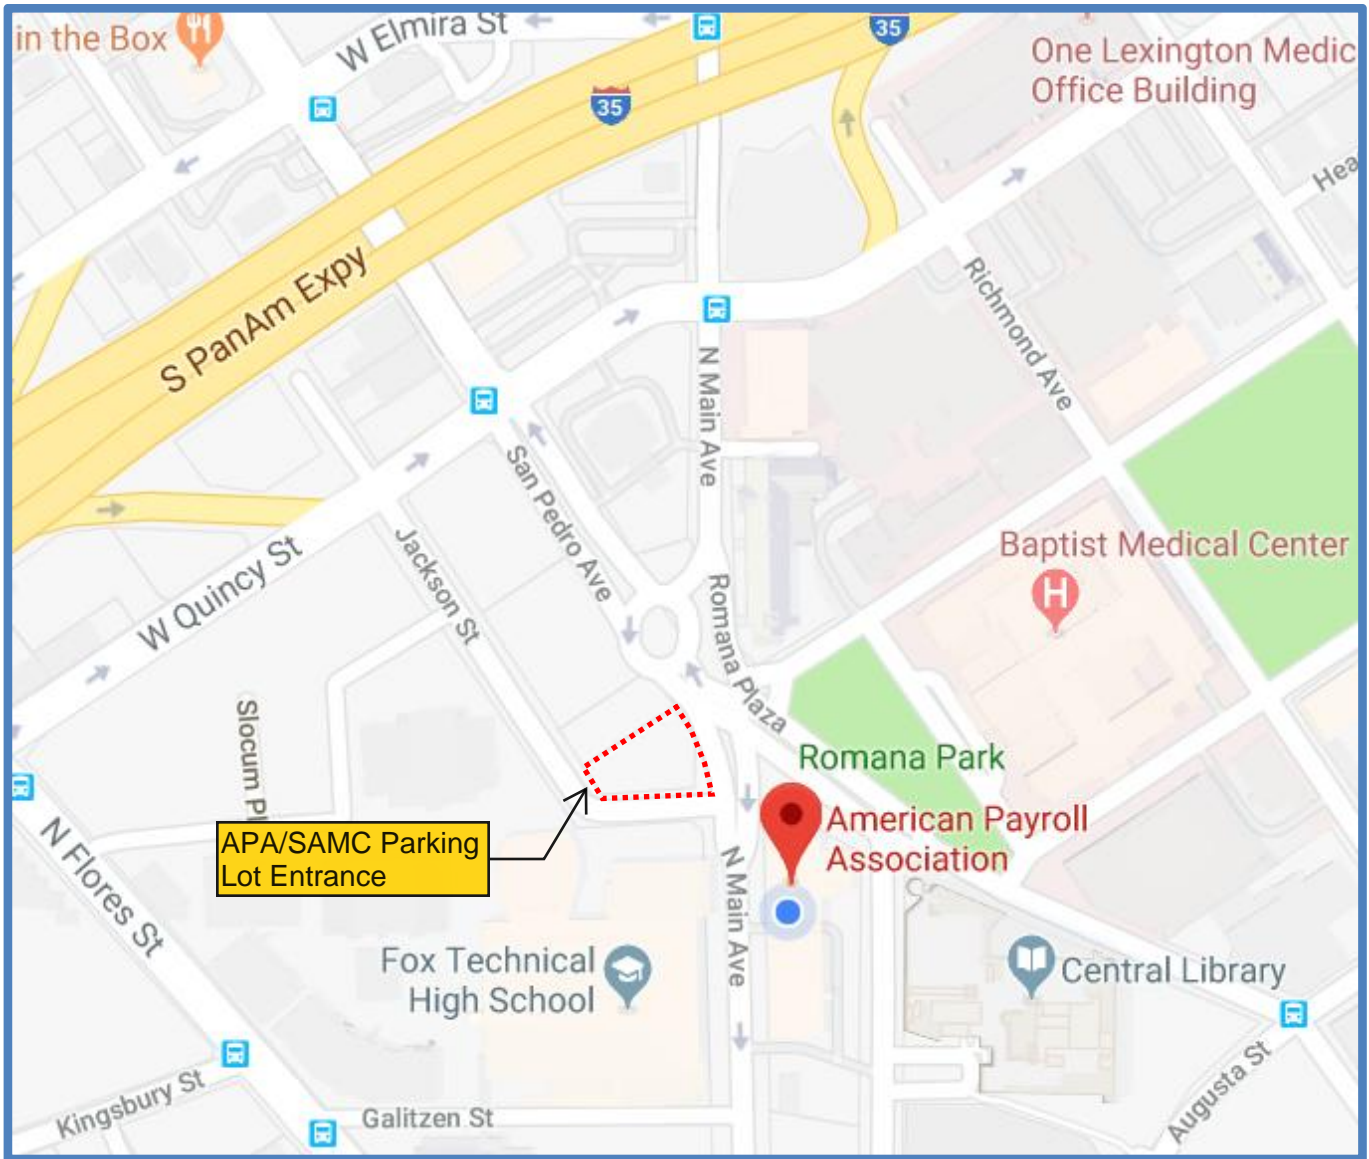

APA / SAMC Parking Lot

105 San Pedro SATX 78205

Complimentary parking available on first-come, first-served basis.

DIRECTIONS TO APA/SAMC PARKING:

-) **FROM IH-35 SOUTHBOUND:** Exit 157A Lexington Ave/Main Ave/San Pedro Ave. Stay on Elmira St., turn left on Main Ave to traffic circle. At the traffic circle, take the 2nd exit and turn right on Buffalo Run. Parking lot is on the right side.
-) **FROM IH-35 NORTHBOUND:** Follow signs to Austin. Exit 157A Main Ave/Lexington Ave/ San Pedro Ave. Merge onto Quincy St. and immediately make a right onto San Pedro Ave. At the traffic circle, take the 1st exit and turn right on Buffalo Run. Parking lot is on the right side.
-) **FROM 281:** Take IH-35 South. Exit 157B Brooklyn Ave/McCullough Ave. Stay on Elmira St to Main Ave. Turn Left on Main Ave to the traffic circle. At the traffic circle, take the 2nd exit and turn right on Buffalo Run. Parking lot is on the right side.